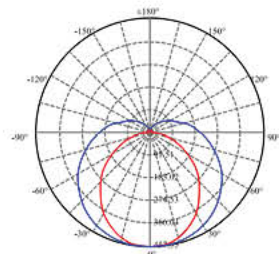

165 degree beam / 285 degree field

120~

220~

277~

3500K

4100K

5000K
COMING
SOON

4'