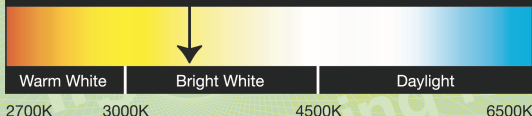

LED

lighting facts[®]

A Program of the U.S. DOE

Light Output (Lumens)	2000
Watts	18
Lumens per Watt (Efficacy)	111.11

Color Accuracy	82
Color Rendering Index (CRI)	

Light Color
Correlated Color Temperature (CCT) **3500 (Bright White)**