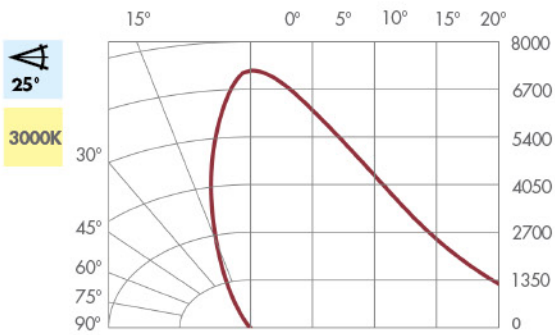

Distance To Floor	Beam Diameter (50% CBCP)	Footcandles On Floor
5'	2.2'	300
10'	4.4'	75
15'	6.7'	33
20'	8.9'	19