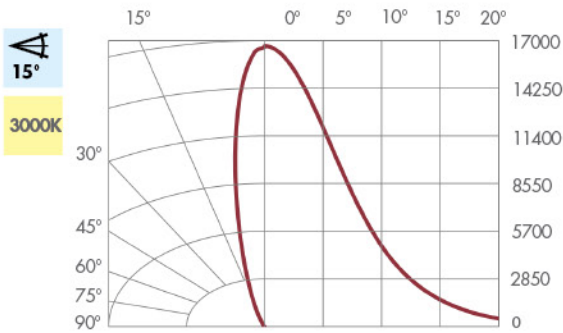

CANDELA DISTRIBUTION

BEAM DISTRIBUTION

0° AIMING FOOTCANDLES

Distance To Floor	Beam Diameter (50% CBCP)	Footcandles On Floor
5'	1.3'	660
10'	2.6'	165
15'	3.9'	73
20'	5.3'	41