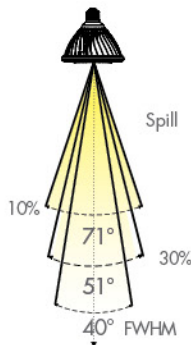

### BEAM DISTRIBUTION

### 0° AIMING FOOTCANDLES

Distance To Floor	Beam Diameter (50% CBCP)	Footcandles On Floor
5'	1.3'	660
10'	2.6'	165
15'	3.9'	73
20'	5.3'	41

Distance To Floor	Beam Diameter (50% CBCP)	Footcandles On Floor
5'	2.2'	300
10'	4.4'	75
15'	6.7'	33
20'	8.9'	19