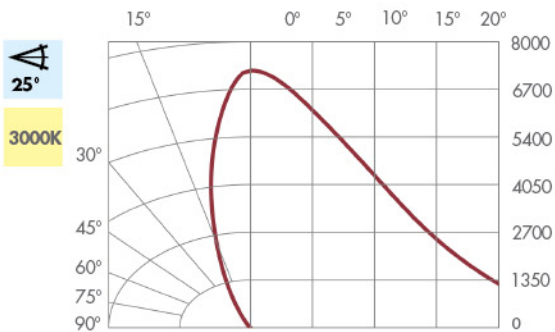

Distance To Floor	Beam Diameter (50% CBCP)	Footcandles On Floor
5'	2.2'	300
10'	4.4'	75
15'	6.7'	33
20'	8.9'	19