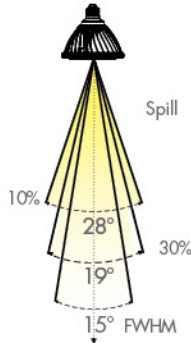

CANDELA DISTRIBUTION

BEAM DISTRIBUTION

0° AIMING FOOTCANDLES

Distance To Floor	Beam Diameter (50% CBCP)	Footcandles On Floor
5'	1.3'	660
10'	2.6'	165
15'	3.9'	73
20'	5.3'	41