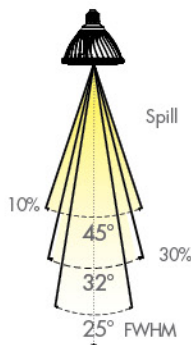

Distance To Floor	Beam Diameter (50% CBCP)	Footcandles On Floor
5'	2.2'	300
10'	4.4'	75
15'	6.7'	33
20'	8.9'	19