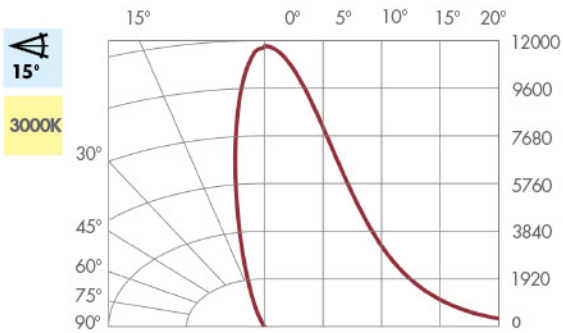

CANDELA DISTRIBUTION

BEAM DISTRIBUTION

0° AIMING FOOTCANDLES

Distance To Floor	Beam Diameter (50% CBCP)	Footcandles On Floor
5'	1.3'	460
10'	2.6'	115
15'	3.9'	51
20'	5.3'	29