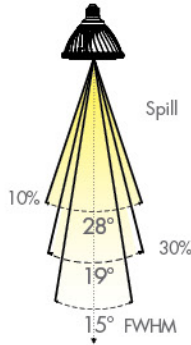

zPAR™ 38

Fixed Wattage, Ultra Light, DIMMABLE

120~

2700K

3000K

4000K

PRODUCT SUMMARY

- Fixed Wattage
- Dimmable
- Multiple Color Temperatures Available
- Custom Optics
- High Color Rendering
- CrimpFin™ Heat Sink Technology
- 50,000 hour life, 5 year warranty
- Halogen PAR form factor (ANSI compliant)
- No UV or IR radiation
- Voltage: 120v
- 0.9 Power Factor
- Socket Type: Medium Screw Base
- Environment: Dry
- Length: 5 in, 127 mm
- Diameter: 4.8 in, 122mm
- Weight: 8.32 ounces, 236 g
- Operating Temperature -20° C + 45° C

13-WATT SUPER EFFICIENT

The zPAR38 lamps from MSi are 13W, outperforming a 100-watt halogen PAR lamp. This amazing lamp brings together the latest innovation and experience from MSi's multiple engineering disciplines, to deliver the complete solution for retail, hospitality, furniture, museum and commercial applications.

CATALOG	POWER	CCT (K)	CRI	BEAM ANGLE	LUMENS	CBCP
zPAR38271513T1D	13W	2700	82	15°	950	10,500
zPAR38272513T1D				25°		4,750
zPAR38274013T1D				40°		1,950
zPAR38301513T1D	13W	3000	82	15°	1000	11,500
zPAR38302513T1D				25°		5,250
zPAR38304013T1D				40°		2,100
zPAR38401513T1D	13W	4000	82	15°	1100	12,500
zPAR38402513T1D				25°		5,500
zPAR38404013T1D				40°		2,300

CANDELA DISTRIBUTION

BEAM DISTRIBUTION

0° AIMING FOOTCANDLES

Distance To Floor	Beam Diameter (50% CBCP)	Footcandles On Floor
5'	1.3'	460
10'	2.6'	115
15'	3.9'	51
20'	5.3'	29

Distance To Floor	Beam Diameter (50% CBCP)	Footcandles On Floor
5'	2.2'	210
10'	4.4'	53
15'	6.7'	23
20'	8.9'	13