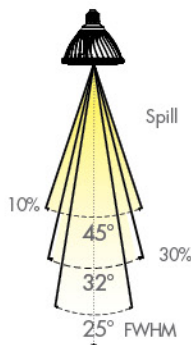

CATALOG	POWER	CCT (K)	CRI	BEAM ANGLE	LUMENS	CBCP
zPAR38271513T1D	13W	2700	82	15°	950	10,500
zPAR38272513T1D				25°		4,750
zPAR38274013T1D				40°		1,950
zPAR38301513T1D	13W	3000	82	15°	1000	11,500
zPAR38302513T1D				25°		5,250
zPAR38304013T1D				40°		2,100
zPAR38401513T1D	13W	4000	82	15°	1100	12,500
zPAR38402513T1D				25°		5,500
zPAR38404013T1D				40°		2,300

CANDELA DISTRIBUTION

BEAM DISTRIBUTION

0° AIMING FOOTCANDLES

Distance To Floor	Beam Diameter (50% CBCP)	Footcandles On Floor
5'	1.3'	460
10'	2.6'	115
15'	3.9'	51
20'	5.3'	29

Distance To Floor	Beam Diameter (50% CBCP)	Footcandles On Floor
5'	2.2'	210
10'	4.4'	53
15'	6.7'	23
20'	8.9'	13