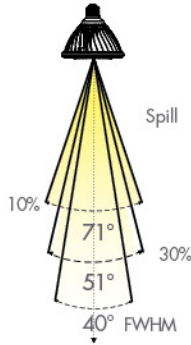

CATALOG	POWER	CCT (K)	CRI	BEAM ANGLE	LUMENS	CBCP
zPAR38271513T1D	13W	2700	82	15°	950	10,500
zPAR38272513T1D				25°		4,750
zPAR38274013T1D				40°		1,950
zPAR38301513T1D	13W	3000	82	15°	1000	11,500
zPAR38302513T1D				25°		5,250
zPAR38304013T1D				40°		2,100
zPAR38401513T1D	13W	4000	82	15°	1100	12,500
zPAR38402513T1D				25°		5,500
zPAR38404013T1D				40°		2,300

CANDELA DISTRIBUTION

BEAM DISTRIBUTION

0° AIMING FOOTCANDLES

Distance To Floor	Beam Diameter (50% CBCP)	Footcandles On Floor
5'	1.3'	460
10'	2.6'	115
15'	3.9'	51
20'	5.3'	29

Distance To Floor	Beam Diameter (50% CBCP)	Footcandles On Floor
5'	2.2'	210
10'	4.4'	53
15'	6.7'	23
20'	8.9'	13

Distance To Floor	Beam Diameter (50% CBCP)	Footcandles On Floor
5'	3.6'	84
10'	7.3'	21
15'	10.8'	9
20'	14.4'	5

CAUTION: Risk of electric shock. Do not open – no user serviceable parts inside. Use in dry locations only. Turn power off before inspection, installation or removal. Not intended for use with emergency exit fixtures or emergency exit lights. Not for use where exposed to the weather. Not for use with totally enclosed fixtures or fixtures that inhibit air flow.