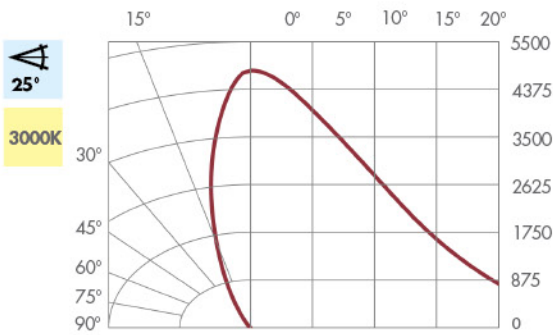

CATALOG	POWER	CCT (K)	CRI	BEAM ANGLE	LUMENS	CBCP
zPAR38271513T1D	13W	2700	82	15°	950	10,500
zPAR38272513T1D				25°		4,750
zPAR38274013T1D				40°		1,950
zPAR38301513T1D	13W	3000	82	15°	1000	11,500
zPAR38302513T1D				25°		5,250
zPAR38304013T1D				40°		2,100
zPAR38401513T1D	13W	4000	82	15°	1100	12,500
zPAR38402513T1D				25°		5,500
zPAR38404013T1D				40°		2,300

CANDELA DISTRIBUTION

BEAM DISTRIBUTION

0° AIMING FOOTCANDLES

Distance To Floor	Beam Diameter (50% CBCP)	Footcandles On Floor
5'	1.3'	460
10'	2.6'	115
15'	3.9'	51
20'	5.3'	29

Distance To Floor	Beam Diameter (50% CBCP)	Footcandles On Floor
5'	2.2'	210
10'	4.4'	53
15'	6.7'	23
20'	8.9'	13