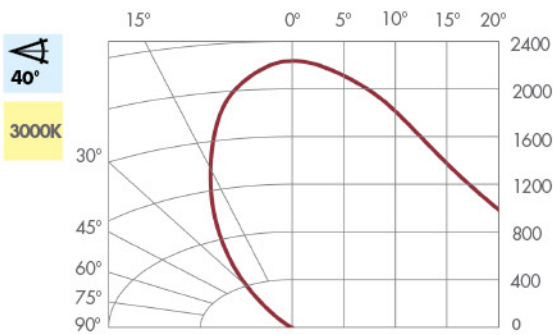

CATALOG	POWER	CCT (K)	CRI	BEAM ANGLE	LUMENS	CBCP
zPAR38271513T1D	13W	2700	82	15°	950	10,500
zPAR38272513T1D				25°		4,750
zPAR38274013T1D				40°		1,950
zPAR38301513T1D	13W	3000	82	15°	1000	11,500
zPAR38302513T1D				25°		5,250
zPAR38304013T1D				40°		2,100
zPAR38401513T1D	13W	4000	82	15°	1100	12,500
zPAR38402513T1D				25°		5,500
zPAR38404013T1D				40°		2,300

CANDELA DISTRIBUTION

BEAM DISTRIBUTION

0° AIMING FOOTCANDLES

Distance To Floor	Beam Diameter (50% CBCP)	Footcandles On Floor
5'	1.3'	460
10'	2.6'	115
15'	3.9'	51
20'	5.3'	29

Distance To Floor	Beam Diameter (50% CBCP)	Footcandles On Floor
5'	2.2'	210
10'	4.4'	53
15'	6.7'	23
20'	8.9'	13