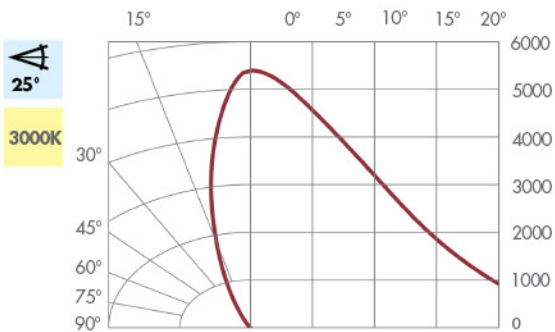

120~
220~
MEDIUM
2700K
3000K
4000K
15°
25°
40°
UV
No UV

CATALOG	POWER	CCT (K)	CRI	BEAM ANGLE	LUMENS	CBCP
zPAR30S271514T3N	14W	2700	82	15°	1050	12,000
zPAR30S272514T3N				25°		5,200
zPAR30S274014T3N				40°		2,150
zPAR30S301514T3N	14W	3000	82	15°	1150	13,000
zPAR30S302514T3N				25°		5,750
zPAR30S304014T3N				40°		2,300
zPAR30S401514T3N	14W	4000	82	15°	1250	13,500
zPAR30S402514T3N				25°		6,250
zPAR30S404014T3N				40°		2,500

CANDELA DISTRIBUTION

BEAM DISTRIBUTION

0° AIMING FOOTCANDLES

Distance To Floor	Beam Diameter (50% CBCP)	Footcandles On Floor
5'	1.3'	520
10'	2.6'	130
15'	3.9'	58
20'	5.3'	33

Distance To Floor	Beam Diameter (50% CBCP)	Footcandles On Floor
5'	2.2'	230
10'	4.4'	57
15'	6.7'	25
20'	8.9'	14