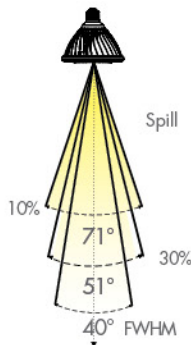

CANDELA DISTRIBUTION

BEAM DISTRIBUTION

0° AIMING FOOTCANDLES

Distance To Floor	Beam Diameter (50% CBCP)	Footcandles On Floor
5'	1.3'	520
10'	2.6'	130
15'	3.9'	58
20'	5.3'	33

Distance To Floor	Beam Diameter (50% CBCP)	Footcandles On Floor
5'	2.2'	230
10'	4.4'	57
15'	6.7'	25
20'	8.9'	14

Distance To Floor	Beam Diameter (50% CBCP)	Footcandles On Floor
5'	3.6'	92
10'	7.3'	23
15'	10.8'	10
20'	14.4'	5.5

CAUTION: Risk of electric shock. Do not open – no user serviceable parts inside. Use in dry locations only. Turn power off before inspection, installation or removal. Not intended for use with emergency exit fixtures or emergency exit lights. Not for use where exposed to the weather. Not for use with totally enclosed fixtures or fixtures that inhibit air flow.