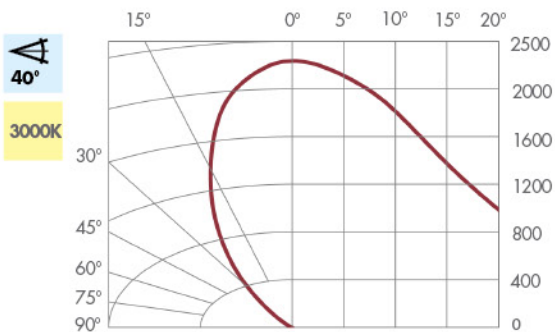

CANDELA DISTRIBUTION

BEAM DISTRIBUTION

0° AIMING FOOTCANDLES

Distance To Floor	Beam Diameter (50% CBCP)	Footcandles On Floor
5'	1.3'	520
10'	2.6'	130
15'	3.9'	58
20'	5.3'	33

Distance To Floor	Beam Diameter (50% CBCP)	Footcandles On Floor
5'	2.2'	230
10'	4.4'	57
15'	6.7'	25
20'	8.9'	14