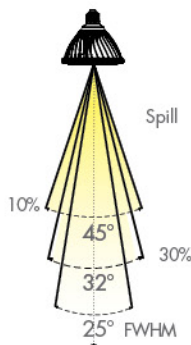

120~
220~
MEDIUM
2700K
3000K
4000K
15°
25°
40°
UV
No UV

CATALOG	POWER	CCT (K)	CRI	BEAM ANGLE	LUMENS	CBCP
zPAR30S271514T3N	14W	2700	82	15°	1050	12,000
zPAR30S272514T3N				25°		5,200
zPAR30S274014T3N				40°		2,150
zPAR30S301514T3N	14W	3000	82	15°	1150	13,000
zPAR30S302514T3N				25°		5,750
zPAR30S304014T3N				40°		2,300
zPAR30S401514T3N	14W	4000	82	15°	1250	13,500
zPAR30S402514T3N				25°		6,250
zPAR30S404014T3N				40°		2,500

CANDELA DISTRIBUTION

BEAM DISTRIBUTION

0° AIMING FOOTCANDLES

Distance To Floor	Beam Diameter (50% CBCP)	Footcandles On Floor
5'	1.3'	520
10'	2.6'	130
15'	3.9'	58
20'	5.3'	33

Distance To Floor	Beam Diameter (50% CBCP)	Footcandles On Floor
5'	2.2'	230
10'	4.4'	57
15'	6.7'	25
20'	8.9'	14