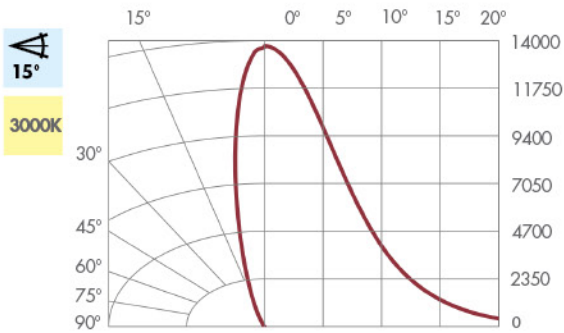

120~
220~
MEDIUM
2700K
3000K
4000K
15°
25°
40°
UV
No UV

CATALOG	POWER	CCT (K)	CRI	BEAM ANGLE	LUMENS	CBCP
zPAR30S271514T3N	14W	2700	82	15°	1050	12,000
zPAR30S272514T3N				25°		5,200
zPAR30S274014T3N				40°		2,150
zPAR30S301514T3N	14W	3000	82	15°	1150	13,000
zPAR30S302514T3N				25°		5,750
zPAR30S304014T3N				40°		2,300
zPAR30S401514T3N	14W	4000	82	15°	1250	13,500
zPAR30S402514T3N				25°		6,250
zPAR30S404014T3N				40°		2,500

CANDELA DISTRIBUTION

BEAM DISTRIBUTION

0° AIMING FOOTCANDLES

Distance To Floor	Beam Diameter (50% CBCP)	Footcandles On Floor
5'	1.3'	520
10'	2.6'	130
15'	3.9'	58
20'	5.3'	33

Distance To Floor	Beam Diameter (50% CBCP)	Footcandles On Floor
5'	2.2'	230
10'	4.4'	57
15'	6.7'	25
20'	8.9'	14