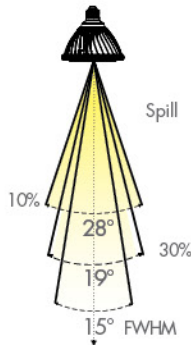

zPAR™ 30Short

Ultra Light, Non-DIMMABLE

PRODUCT SUMMARY

- Fixed Wattage
- Non-Dimmable
- Multiple Color Temperatures Available
- Custom Optics
- High Color Rendering
- Proprietary Crimpfin Heatsink Design
- Designed to last 50,000 hours
- 5 year limited warranty
- Halogen PAR form factor (ANSI compliant)
- No UV or IR radiation
- Voltage: 120v/220v
- 0.9 Power Factor
- Socket Type: Medium Screw Base
- Environment: Dry
- Length: 3.6 in, 92 cm
- Diameter: 3.75 in, 95mm
- Weight: 7.05 ounces, 200g
- Operating Temperature -20° C + 45° C

120~
220~
MEDIUM
2700K
3000K
4000K
15°
25°
40°
UV
No UV

CATALOG	POWER	CCT (K)	CRI	BEAM ANGLE	LUMENS	CBCP
zPAR30S271514T3N	14W	2700	82	15°	1050	12,000
zPAR30S272514T3N				25°		5,200
zPAR30S274014T3N				40°		2,150
zPAR30S301514T3N	14W	3000	82	15°	1150	13,000
zPAR30S302514T3N				25°		5,750
zPAR30S304014T3N				40°		2,300
zPAR30S401514T3N	14W	4000	82	15°	1250	13,500
zPAR30S402514T3N				25°		6,250
zPAR30S404014T3N				40°		2,500

CANDELA DISTRIBUTION

BEAM DISTRIBUTION

0° AIMING FOOTCANDLES

Distance To Floor	Beam Diameter (50% CBCP)	Footcandles On Floor
5'	1.3'	520
10'	2.6'	130
15'	3.9'	58
20'	5.3'	33

Distance To Floor	Beam Diameter (50% CBCP)	Footcandles On Floor
5'	2.2'	230
10'	4.4'	57
15'	6.7'	25
20'	8.9'	14