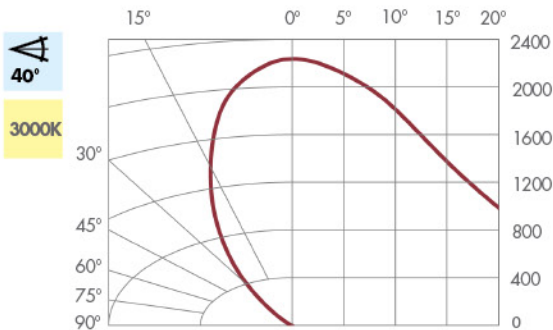

CATALOG	POWER	CCT (K)	CRI	BEAM ANGLE	LUMENS	CBCP
zPAR30S271513T1D	13W	2700	82	15°	950	10,500
zPAR30S272513T1D				25°		4,750
zPAR30S274013T1D				40°		1,950
zPAR30S301513T1D	13W	3000	82	15°	1000	11,500
zPAR30S302513T1D				25°		5,250
zPAR30S304013T1D				40°		2,100
zPAR30S401513T1D	13W	4000	82	15°	1100	12,500
zPAR30S402513T1D				25°		5,500
zPAR30S404013T1D				40°		2,300

CANDELA DISTRIBUTION

BEAM DISTRIBUTION

0° AIMING FOOTCANDLES

Distance To Floor	Beam Diameter (50% CBCP)	Footcandles On Floor
5'	1.3'	460
10'	2.6'	115
15'	3.9'	51
20'	5.3'	29

Distance To Floor	Beam Diameter (50% CBCP)	Footcandles On Floor
5'	2.2'	210
10'	4.4'	53
15'	6.7'	23
20'	8.9'	13