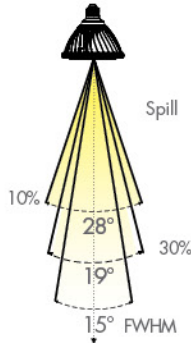

zPAR™ 30Short

Ultra Light, DIMMABLE

120~
 MEDIUM
 2700K
 3000K
 4000K
 15°
 25°
 40°

PRODUCT SUMMARY

- Fixed Wattage
- Dimmable
- Multiple Color Temperatures Available
- Custom Optics
- High Color Rendering
- Proprietary Crimpfin Heatsink Design
- 50,000 hour life, 5 year warranty
- Halogen PAR form factor (ANSI compliant)
- No UV or IR radiation
- Voltage: 120v
- 0.9 Power Factor
- Socket Type: Medium Screw Base
- Environment: Dry
- Length: 3.6 in, 92 cm
- Diameter: 3.75 in, 95mm
- Weight: 7.05 ounces, 200g
- Operating Temperature -20° C + 45° C

CATALOG	POWER	CCT (K)	CRI	BEAM ANGLE	LUMENS	CBCP
zPAR30S271513T1D	13W	2700	82	15°	950	10,500
zPAR30S272513T1D				25°		4,750
zPAR30S274013T1D				40°		1,950
zPAR30S301513T1D	13W	3000	82	15°	1000	11,500
zPAR30S302513T1D				25°		5,250
zPAR30S304013T1D				40°		2,100
zPAR30S401513T1D	13W	4000	82	15°	1100	12,500
zPAR30S402513T1D				25°		5,500
zPAR30S404013T1D				40°		2,300

CANDELA DISTRIBUTION

BEAM DISTRIBUTION

0° AIMING FOOTCANDLES

Distance To Floor	Beam Diameter (50% CBCP)	Footcandles On Floor
5'	1.3'	460
10'	2.6'	115
15'	3.9'	51
20'	5.3'	29

Distance To Floor	Beam Diameter (50% CBCP)	Footcandles On Floor
5'	2.2'	210
10'	4.4'	53
15'	6.7'	23
20'	8.9'	13