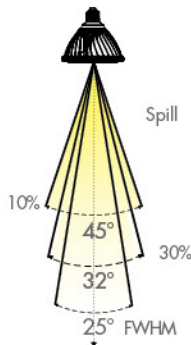

CATALOG	POWER	CCT (K)	CRI	BEAM ANGLE	LUMENS	CBCP
zPAR30S271513T1D	13W	2700	82	15°	950	10,500
zPAR30S272513T1D				25°		4,750
zPAR30S274013T1D				40°		1,950
zPAR30S301513T1D	13W	3000	82	15°	1000	11,500
zPAR30S302513T1D				25°		5,250
zPAR30S304013T1D				40°		2,100
zPAR30S401513T1D	13W	4000	82	15°	1100	12,500
zPAR30S402513T1D				25°		5,500
zPAR30S404013T1D				40°		2,300

CANDELA DISTRIBUTION

BEAM DISTRIBUTION

0° AIMING FOOTCANDLES

Distance To Floor	Beam Diameter (50% CBCP)	Footcandles On Floor
5'	1.3'	460
10'	2.6'	115
15'	3.9'	51
20'	5.3'	29

Distance To Floor	Beam Diameter (50% CBCP)	Footcandles On Floor
5'	2.2'	210
10'	4.4'	53
15'	6.7'	23
20'	8.9'	13