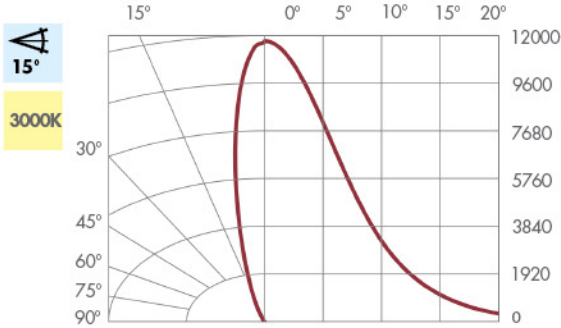

CANDELA DISTRIBUTION

BEAM DISTRIBUTION

0° AIMING FOOTCANDLES

Distance To Floor	Beam Diameter (50% CBCP)	Footcandles On Floor
5'	1.3'	460
10'	2.6'	115
15'	3.9'	51
20'	5.3'	29