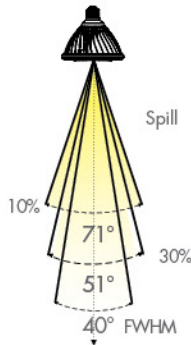

CATALOG	POWER	CCT (K)	CRI	BEAM ANGLE	LUMENS	CBCP
zPAR30S271513T1D	13W	2700	82	15°	950	10,500
zPAR30S272513T1D				25°		4,750
zPAR30S274013T1D				40°		1,950
zPAR30S301513T1D	13W	3000	82	15°	1000	11,500
zPAR30S302513T1D				25°		5,250
zPAR30S304013T1D				40°		2,100
zPAR30S401513T1D	13W	4000	82	15°	1100	12,500
zPAR30S402513T1D				25°		5,500
zPAR30S404013T1D				40°		2,300

CANDELA DISTRIBUTION

BEAM DISTRIBUTION

0° AIMING FOOTCANDLES

Distance To Floor	Beam Diameter (50% CBCP)	Footcandles On Floor
5'	1.3'	460
10'	2.6'	115
15'	3.9'	51
20'	5.3'	29

Distance To Floor	Beam Diameter (50% CBCP)	Footcandles On Floor
5'	2.2'	210
10'	4.4'	53
15'	6.7'	23
20'	8.9'	13

Distance To Floor	Beam Diameter (50% CBCP)	Footcandles On Floor
5'	3.6'	84
10'	7.3'	21
15'	10.8'	9
20'	14.4'	5

CAUTION: Risk of electric shock. Do not open – no user serviceable parts inside. Use in dry locations only. Turn power off before inspection, installation or removal. Not intended for use with emergency exit fixtures or emergency exit lights. Not for use where exposed to the weather. Not for use with totally enclosed fixtures or fixtures that inhibit air flow.