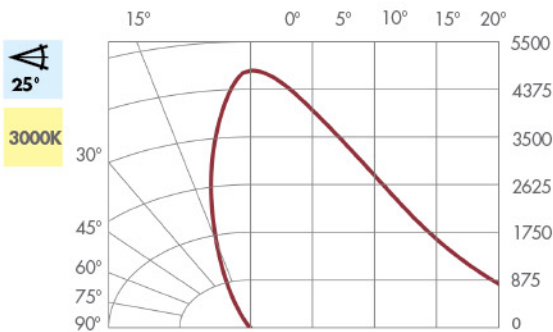

CATALOG	POWER	CCT (K)	CRI	BEAM ANGLE	LUMENS	CBCP
zPAR30S271513T1D	13W	2700	82	15°	950	10,500
zPAR30S272513T1D				25°		4,750
zPAR30S274013T1D				40°		1,950
zPAR30S301513T1D	13W	3000	82	15°	1000	11,500
zPAR30S302513T1D				25°		5,250
zPAR30S304013T1D				40°		2,100
zPAR30S401513T1D	13W	4000	82	15°	1100	12,500
zPAR30S402513T1D				25°		5,500
zPAR30S404013T1D				40°		2,300

CANDELA DISTRIBUTION

BEAM DISTRIBUTION

0° AIMING FOOTCANDLES

Distance To Floor	Beam Diameter (50% CBCP)	Footcandles On Floor
5'	1.3'	460
10'	2.6'	115
15'	3.9'	51
20'	5.3'	29

Distance To Floor	Beam Diameter (50% CBCP)	Footcandles On Floor
5'	2.2'	210
10'	4.4'	53
15'	6.7'	23
20'	8.9'	13