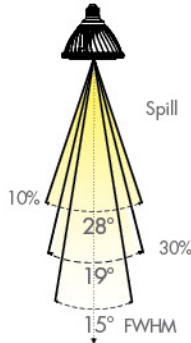

CANDELA DISTRIBUTION

BEAM DISTRIBUTION

0° AIMING FOOTCANDLES

Distance To Floor	Beam Diameter (50% CBCP)	Footcandles On Floor
5'	1.3'	460
10'	2.6'	115
15'	3.9'	51
20'	5.3'	29