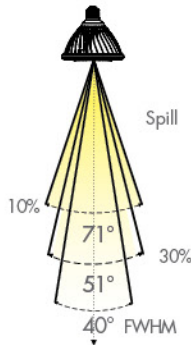

25°

40°

PRODUCT SUMMARY

- Fixed Wattage
- Non-Dimmable
- Multiple Color Temperatures Available
- Custom Optics
- High Color Rendering
- Proprietary Crimpfin Heatsink Design
- Designed to last 50,000 hours
- 5 year limited warranty
- Halogen PAR form factor (ANSI compliant)
- No UV or IR radiation
- Voltage: 120v/220v
- 0.9 Power Factor
- Socket Type: Medium Screw Base
- Environment: Dry
- Length: 3.6 in, 92 cm
- Diameter: 3.75 in, 95mm
- Weight: 7.05 ounces, 200g
- Operating Temperature -20° C + 45° C

CANDELA DISTRIBUTION

BEAM DISTRIBUTION

0° AIMING FOOTCANDLES

Distance To Floor	Beam Diameter (50% CBCP)	Footcandles On Floor
5'	1.3'	460
10'	2.6'	115
15'	3.9'	51
20'	5.3'	29

Distance To Floor	Beam Diameter (50% CBCP)	Footcandles On Floor
5'	2.2'	210
10'	4.4'	53
15'	6.7'	23
20'	8.9'	13

Distance To Floor	Beam Diameter (50% CBCP)	Footcandles On Floor
5'	3.6'	84
10'	7.3'	21
15'	10.8'	9
20'	14.4'	5

CAUTION: Risk of electric shock. Do not open – no user serviceable parts inside. Use in dry locations only. Turn power off before inspection, installation or removal. Not intended for use with emergency exit fixtures or emergency exit lights. Not for use where exposed to the weather. Not for use with totally enclosed fixtures or fixtures that inhibit air flow.