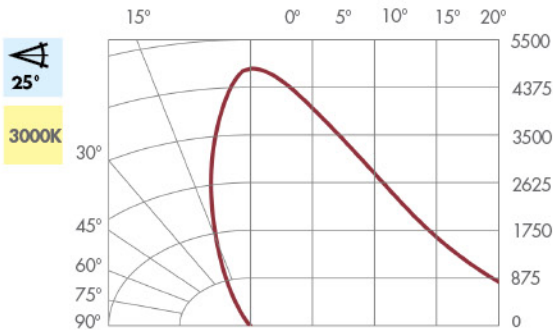

CATALOG	POWER	CCT (K)	CRI	BEAM ANGLE	LUMENS	CBCP
zPAR30S271512T3N	12W	2700	82	15°	950	10,500
zPAR30S272512T3N				25°		4,750
zPAR30S274012T3N				40°		1,950
zPAR30S301512T3N	12W	3000	82	15°	1000	11,500
zPAR30S302512T3N				25°		5,250
zPAR30S304012T3N				40°		2,100
zPAR30S401512T3N	12W	4000	82	15°	1100	12,500
zPAR30S402512T3N				25°		5,500
zPAR30S404012T3N				40°		2,300

CANDELA DISTRIBUTION

BEAM DISTRIBUTION

0° AIMING FOOTCANDLES

Distance To Floor	Beam Diameter (50% CBCP)	Footcandles On Floor
5'	1.3'	460
10'	2.6'	115
15'	3.9'	51
20'	5.3'	29

Distance To Floor	Beam Diameter (50% CBCP)	Footcandles On Floor
5'	2.2'	210
10'	4.4'	53
15'	6.7'	23
20'	8.9'	13