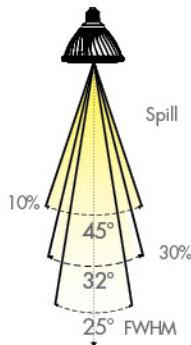

25°

40°

PRODUCT SUMMARY

- Fixed Wattage
- Non-Dimmable
- Multiple Color Temperatures Available
- Custom Optics
- High Color Rendering
- Proprietary Crimpfin Heatsink Design
- Designed to last 50,000 hours
- 5 year limited warranty
- Halogen PAR form factor (ANSI compliant)
- No UV or IR radiation
- Voltage: 120v/220v
- 0.9 Power Factor
- Socket Type: Medium Screw Base
- Environment: Dry
- Length: 3.6 in, 92 cm
- Diameter: 3.75 in, 95mm
- Weight: 7.05 ounces, 200g
- Operating Temperature -20° C + 45° C

CATALOG	POWER	CCT (K)	CRI	BEAM ANGLE	LUMENS	CBCP
zPAR30S271512T3N	12W	2700	82	15°	950	10,500
zPAR30S272512T3N				25°		4,750
zPAR30S274012T3N				40°		1,950
zPAR30S301512T3N	12W	3000	82	15°	1000	11,500
zPAR30S302512T3N				25°		5,250
zPAR30S304012T3N				40°		2,100
zPAR30S401512T3N	12W	4000	82	15°	1100	12,500
zPAR30S402512T3N				25°		5,500
zPAR30S404012T3N				40°		2,300

CANDELA DISTRIBUTION

BEAM DISTRIBUTION

0° AIMING FOOTCANDLES

Distance To Floor	Beam Diameter (50% CBCP)	Footcandles On Floor
5'	1.3'	460
10'	2.6'	115
15'	3.9'	51
20'	5.3'	29

Distance To Floor	Beam Diameter (50% CBCP)	Footcandles On Floor
5'	2.2'	210
10'	4.4'	53
15'	6.7'	23
20'	8.9'	13