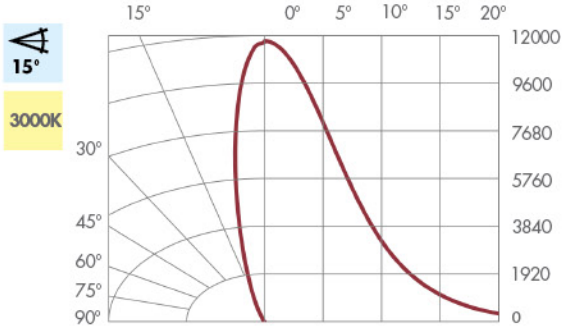

CANDELA DISTRIBUTION

BEAM DISTRIBUTION

0° AIMING FOOTCANDLES

Distance To Floor	Beam Diameter (50% CBCP)	Footcandles On Floor
5'	1.3'	460
10'	2.6'	115
15'	3.9'	51
20'	5.3'	29