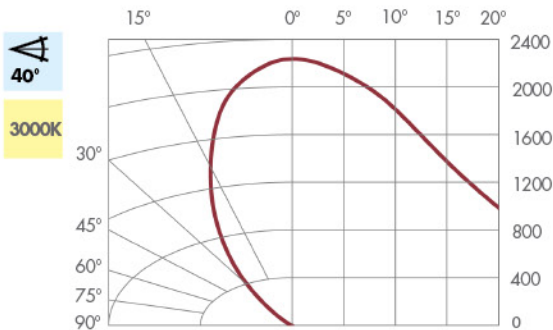

CATALOG	POWER	CCT (K)	CRI	BEAM ANGLE	LUMENS	CBCP
zPAR30S271512T3N	12W	2700	82	15°	950	10,500
zPAR30S272512T3N				25°		4,750
zPAR30S274012T3N				40°		1,950
zPAR30S301512T3N	12W	3000	82	15°	1000	11,500
zPAR30S302512T3N				25°		5,250
zPAR30S304012T3N				40°		2,100
zPAR30S401512T3N	12W	4000	82	15°	1100	12,500
zPAR30S402512T3N				25°		5,500
zPAR30S404012T3N				40°		2,300

CANDELA DISTRIBUTION

BEAM DISTRIBUTION

0° AIMING FOOTCANDLES

Distance To Floor	Beam Diameter (50% CBCP)	Footcandles On Floor
5'	1.3'	460
10'	2.6'	115
15'	3.9'	51
20'	5.3'	29

Distance To Floor	Beam Diameter (50% CBCP)	Footcandles On Floor
5'	2.2'	210
10'	4.4'	53
15'	6.7'	23
20'	8.9'	13