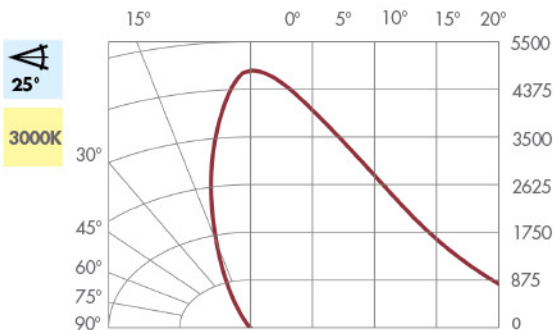

Distance To Floor	Beam Diameter (50% CBCP)	Footcandles On Floor
5'	2.2'	210
10'	4.4'	53
15'	6.7'	23
20'	8.9'	13