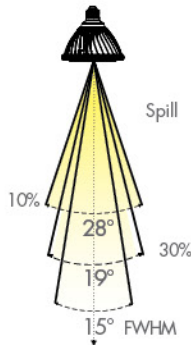

CANDELA DISTRIBUTION

BEAM DISTRIBUTION

0° AIMING FOOTCANDLES

Distance To Floor	Beam Diameter (50% CBCP)	Footcandles On Floor
5'	1.3'	460
10'	2.6'	115
15'	3.9'	51
20'	5.3'	29