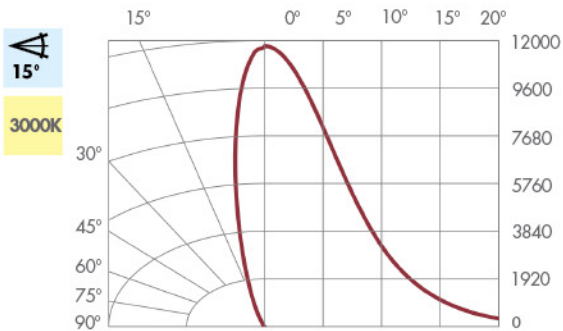

CANDELA DISTRIBUTION

BEAM DISTRIBUTION

0° AIMING FOOTCANDLES

Distance To Floor	Beam Diameter (50% CBCP)	Footcandles On Floor
5'	1.3'	460
10'	2.6'	115
15'	3.9'	51
20'	5.3'	29