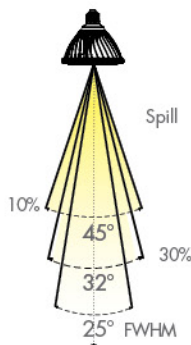

Distance To Floor	Beam Diameter (50% CBCP)	Footcandles On Floor
5'	2.2'	210
10'	4.4'	53
15'	6.7'	23
20'	8.9'	13