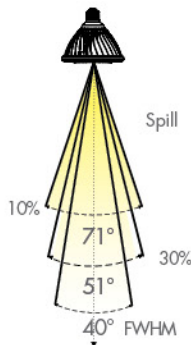

## PRODUCT SUMMARY

- Fixed Wattage
- Dimmable
- Multiple Color Temperatures Available
- Custom Optics
- High Color Rendering
- Proprietary Crimpfin Heatsink Design
- 50,000 hour life, 5 year warranty
- Halogen PAR form factor (ANSI compliant)
- No UV or IR radiation
- Voltage: 120v - 220v
- 0.9 Power Factor
- Socket Type: Medium Screw Base
- Environment: Dry
- Length: 4.6 in, 117cm
- Diameter: 3.75 in, 95mm
- Weight: 7.05 ounces, 200g
- Operating Temperature -20° C + 45° C

### BEAM DISTRIBUTION

### 0° AIMING FOOTCANDLES

Distance To Floor	Beam Diameter (50% CBCP)	Footcandles On Floor
5'	1.3'	460
10'	2.6'	115
15'	3.9'	51
20'	5.3'	29

Distance To Floor	Beam Diameter (50% CBCP)	Footcandles On Floor
5'	2.2'	210
10'	4.4'	53
15'	6.7'	23
20'	8.9'	13