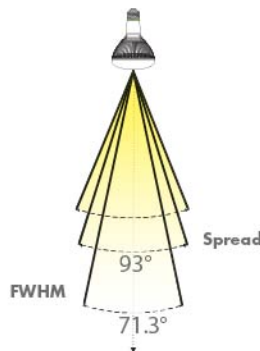

- 120~
- MEDIUM
- 2700K
- 3000K
- Flood
- UV
- DIMMABLE

Catalog#	CCT (K)	CRI	Beam Spread	Lumens
BR3027FL1D	2700	82	Flood	810
BR3030FL1D	3000	82	Flood	830

CANDELA DISTRIBUTION

BEAM DISTRIBUTION

0° AIMING FOOTCANDLES