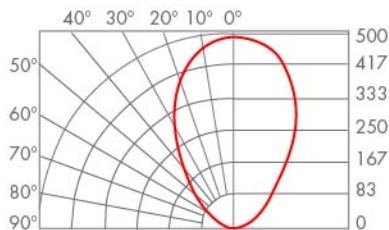

CANDELA DISTRIBUTION